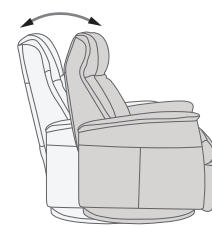

ADJUSTABLE HEAD- AND NECK SUPPORT