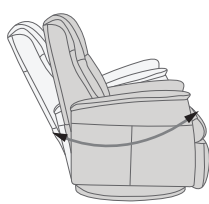

GLIDING/ROCKING FUNCTION