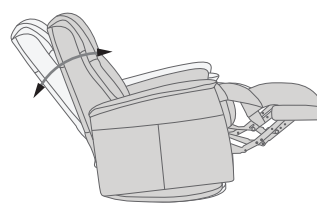

EFFORTLESS RECLINING