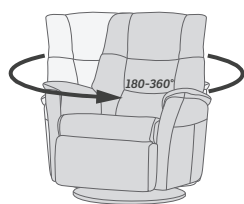

FUNCTIONS

180 - 360° SWIVEL