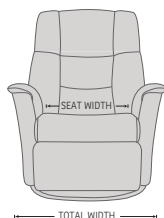

DIMENSIONS

CHAIR SIZE	TOTAL WIDTH	TOTAL DEPTH	TOTAL HEIGHT	SEAT WIDTH	SEAT HEIGHT	SEAT DEPTH	TOTAL DEPTH (reclined)	WALL CLEARANCE REQUIREMENT
Victor RG194 compact size	76 cm / 29.9 in	86 cm / 33.8 in	97.5 cm / 38.3 in	45 cm / 17.7 in	45 cm / 17.7 in	53 cm / 20.8 in	151 cm / 59.4 in	31 cm / 12.2 in
Victor RG195 compact size with chaise	76 cm / 29.9 in	86 cm / 33.8 in	97.5 cm / 38.3 in	45 cm / 17.7 in	45 cm / 17.7 in	53 cm / 20.8 in	151 cm / 59.4 in	31 cm / 12.2 in
Victor RG294 standard size	82 cm / 32.2 in	89 cm / 35 in	102 cm / 40.1 in	50 cm / 19.6 in	47 cm / 18.5 in	57 cm / 22.4 in	162 cm / 63.7 in	31 cm / 12.2 in
Victor RG295 standard size with chaise	82 cm / 32.2 in	91 cm / 35.8 in	102 cm / 40.1 in	50 cm / 19.6 in	47 cm / 18.5 in	57 cm / 22.4 in	162 cm / 63.7 in	31 cm / 12.2 in
Victor RG394 large size	87 cm / 34.2 in	89 cm / 35 in	106 cm / 41.7 in	53 cm / 20.8 in	48 cm / 18.8 in	57 cm / 22.4 in	164 cm / 64.5 in	33 cm / 12.9 in
Victor RG395 large size with chaise	87 cm / 34.2 in	91 cm / 35.8 in	106 cm / 41.7 in	53 cm / 20.8 in	48 cm / 18.8 in	57 cm / 22.4 in	164 cm / 64.5 in	33 cm / 12.9 in
Victor RM194 compact size	76 cm / 29.9 in	86 cm / 33.8 in	97.5 cm / 38.3 in	45 cm / 17.7 in	45 cm / 17.7 in	53 cm / 20.8 in	151 cm / 59.4 in	31 cm / 12.2 in
Victor RM195 compact size with chaise	76 cm / 29.9 in	88 cm / 34.6 in	97.5 cm / 38.3 in	45 cm / 17.7 in	45 cm / 17.7 in	53 cm / 20.8 in	152 cm / 59.8 in	31 cm / 12.2 in
Victor RM294 standard size	82 cm / 32.2 in	89 cm / 35 in	102 cm / 40.1 in	50 cm / 19.6 in	47 cm / 18.5 in	57 cm / 22.4 in	162 cm / 63.7 in	31 cm / 12.2 in
Victor RM295 standard size with chaise	82 cm / 32.2 in	91 cm / 35.8 in	102 cm / 40.1 in	50 cm / 19.6 in	47 cm / 18.5 in	57 cm / 22.4 in	162 cm / 63.7 in	31 cm / 12.2 in
Victor RM394 large size	87 cm / 34.2 in	89 cm / 35 in	106 cm / 41.7 in	53 cm / 20.8 in	48 cm / 18.8 in	57 cm / 22.4 in	164 cm / 64.5 in	33 cm / 12.9 in
Victor RM395 large size with chaise	84 cm / 33 in	93 cm / 36.6 in	104 cm / 40.9 in	54 cm / 21.2 in	48 cm / 18.8 in	58 cm / 22.8 in	161 cm / 63.3 in	33 cm / 12.9 in
Victor RMS194 compact size	76 cm / 29.9 in	87 cm / 34.2 in	98.5 cm / 38.7 in	47 cm / 18.5 in	43.5 cm / 17.1 in	47 cm / 18.5 in	151 cm / 59.4 in	33 cm / 12.9 in
Victor RMS195 compact size with chaise	76 cm / 29.9 in	87 cm / 34.2 in	98.5 cm / 38.7 in	47 cm / 18.5 in	43.5 cm / 17.1 in	50 cm / 19.6 in	151 cm / 59.4 in	33 cm / 12.9 in
Victor RMS294 standard size	80 cm / 31.4 in	90 cm / 35.4 in	109 cm / 42.9 in	49 cm / 19.2 in	48 cm / 18.8 in	53 cm / 20.8 in	164 cm / 64.5 in	38 cm / 14.9 in
Victor RMS295 standard size with chaise	80 cm / 31.4 in	90 cm / 35.4 in	109 cm / 42.9 in	49 cm / 19.2 in	48 cm / 18.8 in	55 cm / 21.6 in	164 cm / 64.5 in	38 cm / 14.9 in
Victor RMS394 large size	85 cm / 33.4 in	91 cm / 35.8 in	109 cm / 42.9 in	54 cm / 21.2 in	48 cm / 18.8 in	53 cm / 20.8 in	164 cm / 64.5 in	38 cm / 14.9 in
Victor RMS395 large size with chaise	85 cm / 33.4 in	91 cm / 35.8 in	109 cm / 42.9 in	54 cm / 21.2 in	48 cm / 18.8 in	55 cm / 21.6 in	164 cm / 64.5 in	38 cm / 14.9 in

* The dimensions are approximate and may vary with +/-2cm