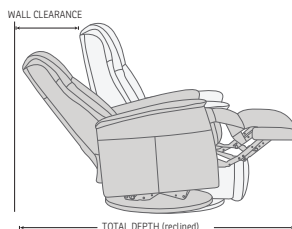

DIMENSIONS

CHAIR SIZE	TOTAL WIDTH	TOTAL DEPTH	TOTAL HEIGHT	SEAT WIDTH	SEAT HEIGHT	SEAT DEPTH	TOTAL DEPTH (reclined)	WALL CLEARANCE REQUIREMENT
Victor RG194 compact size	76 cm / 29.9 in	86 cm / 33.8 in	97.5 cm / 38.3 in	45 cm / 17.7 in	45 cm / 17.7 in	53 cm / 20.8 in	151 cm / 59.4 in	31 cm / 12.2 in
Victor RG195 compact size with chaise	76 cm / 29.9 in	86 cm / 33.8 in	97.5 cm / 38.3 in	45 cm / 17.7 in	45 cm / 17.7 in	53 cm / 20.8 in	151 cm / 59.4 in	31 cm / 12.2 in
Victor RG294 standard size	82 cm / 32.2 in	89 cm / 35 in	102 cm / 40.1 in	50 cm / 19.6 in	47 cm / 18.5 in	57 cm / 22.4 in	162 cm / 63.7 in	31 cm / 12.2 in
Victor RG295 standard size with chaise	82 cm / 32.2 in	91 cm / 35.8 in	102 cm / 40.1 in	50 cm / 19.6 in	47 cm / 18.5 in	57 cm / 22.4 in	162 cm / 63.7 in	31 cm / 12.2 in
Victor RG394 large size	87 cm / 34.2 in	89 cm / 35 in	106 cm / 41.7 in	53 cm / 20.8 in	48 cm / 18.8 in	57 cm / 22.4 in	164 cm / 64.5 in	33 cm / 12.9 in
Victor RG395 large size with chaise	87 cm / 34.2 in	91 cm / 35.8 in	106 cm / 41.7 in	53 cm / 20.8 in	48 cm / 18.8 in	57 cm / 22.4 in	164 cm / 64.5 in	33 cm / 12.9 in
Victor RM194 compact size	76 cm / 29.9 in	86 cm / 33.8 in	97.5 cm / 38.3 in	45 cm / 17.7 in	45 cm / 17.7 in	53 cm / 20.8 in	151 cm / 59.4 in	31 cm / 12.2 in
Victor RM195 compact size with chaise	76 cm / 29.9 in	88 cm / 34.6 in	97.5 cm / 38.3 in	45 cm / 17.7 in	45 cm / 17.7 in	53 cm / 20.8 in	152 cm / 59.8 in	31 cm / 12.2 in
Victor RM294 standard size	82 cm / 32.2 in	89 cm / 35 in	102 cm / 40.1 in	50 cm / 19.6 in	47 cm / 18.5 in	57 cm / 22.4 in	162 cm / 63.7 in	31 cm / 12.2 in
Victor RM295 standard size with chaise	82 cm / 32.2 in	91 cm / 35.8 in	102 cm / 40.1 in	50 cm / 19.6 in	47 cm / 18.5 in	57 cm / 22.4 in	162 cm / 63.7 in	31 cm / 12.2 in
Victor RM394 large size	87 cm / 34.2 in	89 cm / 35 in	106 cm / 41.7 in	53 cm / 20.8 in	48 cm / 18.8 in	57 cm / 22.4 in	164 cm / 64.5 in	33 cm / 12.9 in
Victor RM395 large size with chaise	84 cm / 33 in	93 cm / 36.6 in	104 cm / 40.9 in	54 cm / 21.2 in	48 cm / 18.8 in	58 cm / 22.8 in	161 cm / 63.3 in	33 cm / 12.9 in
Victor RMS194 compact size	76 cm / 29.9 in	87 cm / 34.2 in	98.5 cm / 38.7 in	47 cm / 18.5 in	43.5 cm / 17.1 in	47 cm / 18.5 in	151 cm / 59.4 in	33 cm / 12.9 in
Victor RMS195 compact size with chaise	76 cm / 29.9 in	87 cm / 34.2 in	98.5 cm / 38.7 in	47 cm / 18.5 in	43.5 cm / 17.1 in	50 cm / 19.6 in	151 cm / 59.4 in	33 cm / 12.9 in
Victor RMS294 standard size	80 cm / 31.4 in	90 cm / 35.4 in	109 cm / 42.9 in	49 cm / 19.2 in	48 cm / 18.8 in	53 cm / 20.8 in	164 cm / 64.5 in	38 cm / 14.9 in
Victor RMS295 standard size with chaise	80 cm / 31.4 in	90 cm / 35.4 in	109 cm / 42.9 in	49 cm / 19.2 in	48 cm / 18.8 in	55 cm / 21.6 in	164 cm / 64.5 in	38 cm / 14.9 in
Victor RMS394 large size	85 cm / 33.4 in	91 cm / 35.8 in	109 cm / 42.9 in	54 cm / 21.2 in	48 cm / 18.8 in	53 cm / 20.8 in	164 cm / 64.5 in	38 cm / 14.9 in
Victor RMS395 large size with chaise	85 cm / 33.4 in	91 cm / 35.8 in	109 cm / 42.9 in	54 cm / 21.2 in	48 cm / 18.8 in	55 cm / 21.6 in	164 cm / 64.5 in	38 cm / 14.9 in

* The dimensions are approximate and may vary with +/-2cm

imgcomfort.com