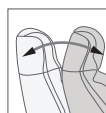

*OPTIONAL "SUPPORT" (S) MOTOR FUNCTION