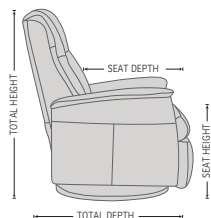

DIMENSIONS

CHAIR SIZE	TOTAL WIDTH	TOTAL DEPTH	TOTAL HEIGHT	SEAT WIDTH	SEAT HEIGHT	SEAT DEPTH	TOTAL DEPTH (reclined)	WALL CLEARANCE REQUIREMENT
Victor RG194 compact size	76 cm / 29.9 in	86 cm / 33.8 in	97.5 cm / 38.3 in	45 cm / 17.7 in	45 cm / 17.7 in	53 cm / 20.8 in	151 cm / 59.4 in	31 cm / 12.2 in
Victor RG195 compact size with chaise	76 cm / 29.9 in	86 cm / 33.8 in	97.5 cm / 38.3 in	45 cm / 17.7 in	45 cm / 17.7 in	53 cm / 20.8 in	151 cm / 59.4 in	31 cm / 12.2 in
Victor RG294 standard size	82 cm / 32.2 in	89 cm / 35 in	102 cm / 40.1 in	50 cm / 19.6 in	47 cm / 18.5 in	57 cm / 22.4 in	162 cm / 63.7 in	31 cm / 12.2 in
Victor RG295 standard size with chaise	82 cm / 32.2 in	91 cm / 35.8 in	102 cm / 40.1 in	50 cm / 19.6 in	47 cm / 18.5 in	57 cm / 22.4 in	162 cm / 63.7 in	31 cm / 12.2 in
Victor RG394 large size	87 cm / 34.2 in	89 cm / 35 in	106 cm / 41.7 in	53 cm / 20.8 in	48 cm / 18.8 in	57 cm / 22.4 in	164 cm / 64.5 in	33 cm / 12.9 in
Victor RG395 large size with chaise	87 cm / 34.2 in	91 cm / 35.8 in	106 cm / 41.7 in	53 cm / 20.8 in	48 cm / 18.8 in	57 cm / 22.4 in	164 cm / 64.5 in	33 cm / 12.9 in
Victor RM194 compact size	76 cm / 29.9 in	86 cm / 33.8 in	97.5 cm / 38.3 in	45 cm / 17.7 in	45 cm / 17.7 in	53 cm / 20.8 in	151 cm / 59.4 in	31 cm / 12.2 in
Victor RM195 compact size with chaise	76 cm / 29.9 in	88 cm / 34.6 in	97.5 cm / 38.3 in	45 cm / 17.7 in	45 cm / 17.7 in	53 cm / 20.8 in	152 cm / 59.8 in	31 cm / 12.2 in
Victor RM294 standard size	82 cm / 32.2 in	89 cm / 35 in	102 cm / 40.1 in	50 cm / 19.6 in	47 cm / 18.5 in	57 cm / 22.4 in	162 cm / 63.7 in	31 cm / 12.2 in
Victor RM295 standard size with chaise	82 cm / 32.2 in	91 cm / 35.8 in	102 cm / 40.1 in	50 cm / 19.6 in	47 cm / 18.5 in	57 cm / 22.4 in	162 cm / 63.7 in	31 cm / 12.2 in
Victor RM394 large size	87 cm / 34.2 in	89 cm / 35 in	106 cm / 41.7 in	53 cm / 20.8 in	48 cm / 18.8 in	57 cm / 22.4 in	164 cm / 64.5 in	33 cm / 12.9 in
Victor RM395 large size with chaise	84 cm / 33 in	93 cm / 36.6 in	104 cm / 40.9 in	54 cm / 21.2 in	48 cm / 18.8 in	58 cm / 22.8 in	161 cm / 63.3 in	33 cm / 12.9 in
Victor RMS194 compact size	76 cm / 29.9 in	87 cm / 34.2 in	98.5 cm / 38.7 in	47 cm / 18.5 in	43.5 cm / 17.1 in	47 cm / 18.5 in	151 cm / 59.4 in	33 cm / 12.9 in
Victor RMS195 compact size with chaise	76 cm / 29.9 in	87 cm / 34.2 in	98.5 cm / 38.7 in	47 cm / 18.5 in	43.5 cm / 17.1 in	50 cm / 19.6 in	151 cm / 59.4 in	33 cm / 12.9 in
Victor RMS294 standard size	80 cm / 31.4 in	90 cm / 35.4 in	109 cm / 42.9 in	49 cm / 19.2 in	48 cm / 18.8 in	53 cm / 20.8 in	164 cm / 64.5 in	38 cm / 14.9 in
Victor RMS295 standard size with chaise	80 cm / 31.4 in	90 cm / 35.4 in	109 cm / 42.9 in	49 cm / 19.2 in	48 cm / 18.8 in	55 cm / 21.6 in	164 cm / 64.5 in	38 cm / 14.9 in
Victor RMS394 large size	85 cm / 33.4 in	91 cm / 35.8 in	109 cm / 42.9 in	54 cm / 21.2 in	48 cm / 18.8 in	53 cm / 20.8 in	164 cm / 64.5 in	38 cm / 14.9 in
Victor RMS395 large size with chaise	85 cm / 33.4 in	91 cm / 35.8 in	109 cm / 42.9 in	54 cm / 21.2 in	48 cm / 18.8 in	55 cm / 21.6 in	164 cm / 64.5 in	38 cm / 14.9 in

* The dimensions are approximate and may vary with +/-2cm

imgcomfort.com