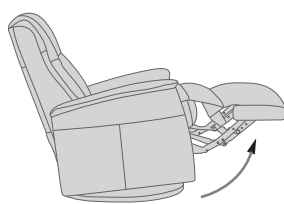

INTEGRATED FOOTSTOOL