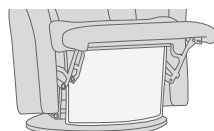

FRONT SKIRT OPTION