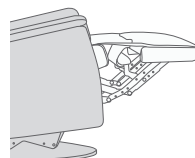

CHAISE OPTION